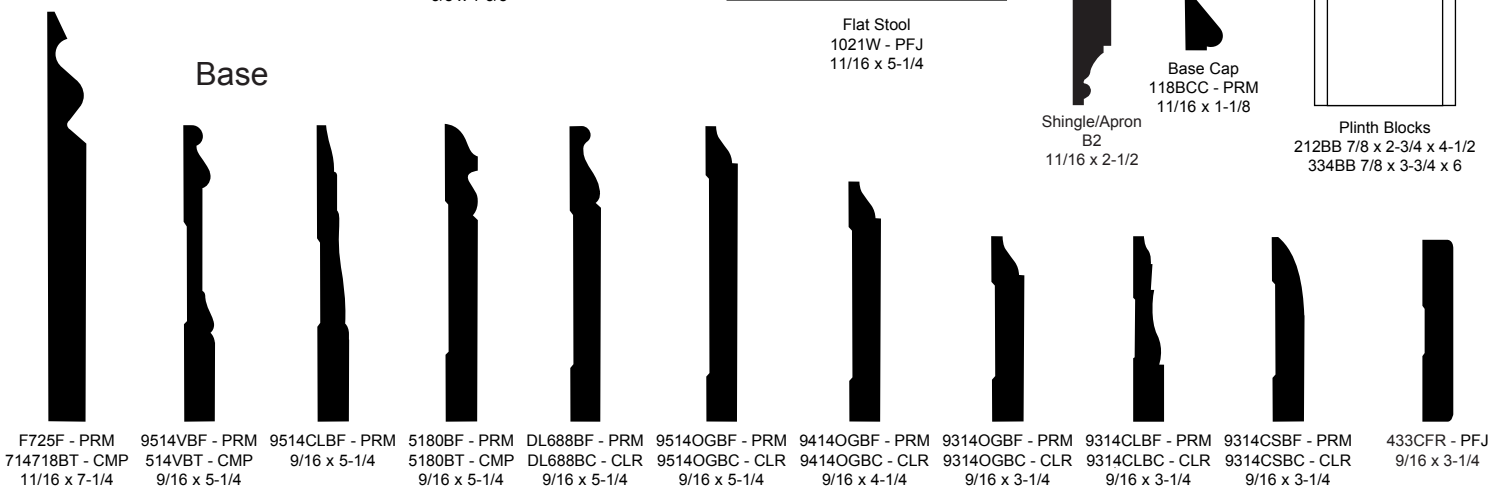

Brick Mould

Stop

Base

PRM = Primed CMP = Composite PVC = PVC
 CLR = Solid PFJ = Finger Joint

Also 1x4 - 1x12 S4S Poplar & Primed FJ Pine Boards
 Banning Lumber & Millwork reserves the right to change, delete or add items without notice.

MANUFACTURING TOLERANCES
 Thickness and width + or - 1/32"