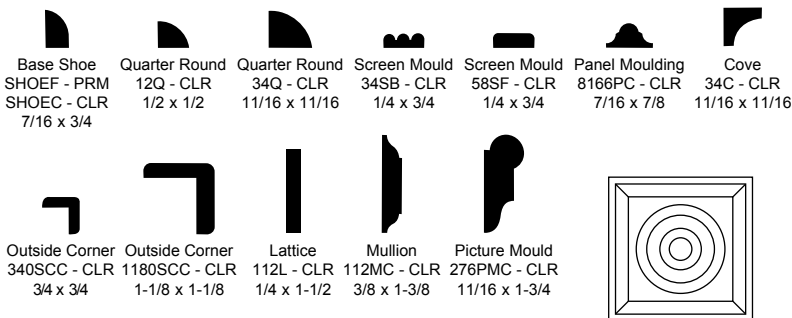

Brick Mould

Stop

Base

PRM = Primed CMP = Composite PVC = PVC
 CLR = Solid PFJ = Finger Joint

Also 1x4 - 1x12 S4S Poplar & Primed FJ Pine Boards
 Banning Lumber & Millwork reserves the right to change, delete or add items without notice.

MANUFACTURING TOLERANCES
 Thickness and width + or - 1/32"